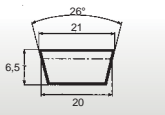

VARISECT

SECTION 21x6,5

Code	Pitch length (mm)
W 20P	560
W 20P	630
W 20P	640
W 20P	710
W 20P	800
W 20P	900
W 20P	1000
W 20P	1120
W 20P	1250