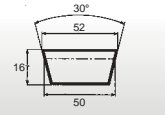

VARISECT

SECTION 52x16

Code	Pitch length (mm)
W 50P	1250
W 50P	1400
W 50P	1600
W 50P	1800
W 50P	2000
W 50P	2240
W 50P	2500
W 50P	2800
W 50P	3150