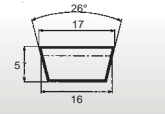

V-BELTS Rubber V-belts

VARISECT

SECTION 17x5

Code	Pitch length (mm)
W 16P	450
W 16P	500
W 16P	560
W 16P	600
W 16P	630
W 16P	710
W 16P	800
W 16P	900
W 16P	1000